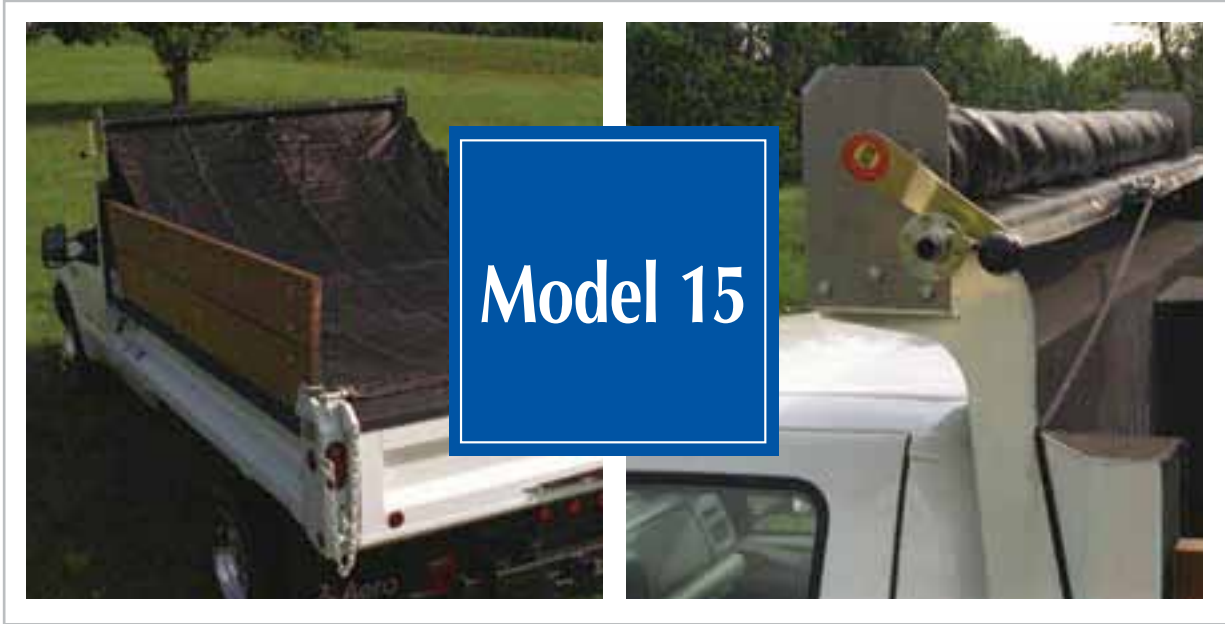

## STANDARD MANUAL TARP

---

- 1" diameter galvanized steel Roll-Up Tube with fixed Crank Handle
- Positive locking crank – no rubber straps on cable required
- Mounting Plates with Roller Bushings
- Mesh or asphalt tarp
- Optional wind deflector
- Rear pull tube & pull rope
- Adjustable width and length
- Ships UPS

### HEAVY-DUTY MANUAL TARP

- 2" diameter aluminum Roll-Up Tube with Deluxe Crank Handle – **No drilling required to install tarp**
- Positive locking crank – no rubber straps on cable required
- Mounting Plates with Roller Bushings
- Mesh or asphalt tarp
- Optional wind deflector
- Rear pull tube & pull rope
- Adjustable width and length