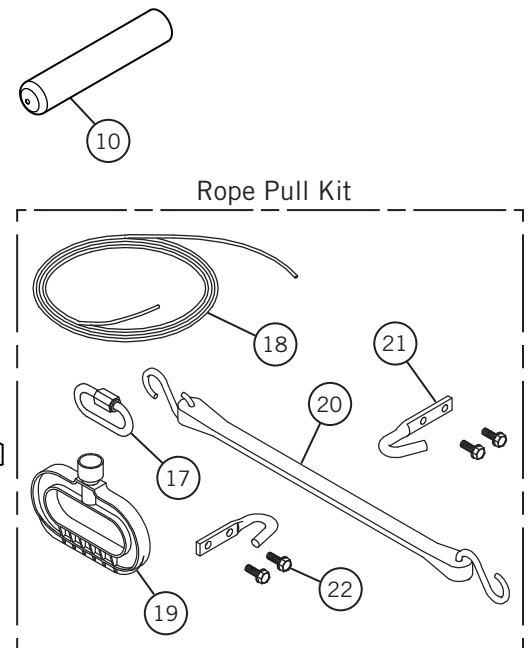

Canada: 2466454, 2514605, 2607746

UK: 2413119

AERO INDUSTRIES, INC. 0930-104203

09/04/15

REV. A

Swing-Away Bows and Bracket

No.	Part No.	Description
1	1018-960111	BOW PIVOT BRACKET
2	1018-960109	BOW REST - LOW RISE
3	1018-960107	BOW REST - HIGH RISE
4	1018-860010	BOW STOP
5	1018-960112	BOW REST/LATCH LOW RISE
6	1018-960110	BOW REST/LATCH LOW RISE
7	1018-960108	BOW STOP / LATCH
8	0825-650621	BOLT HWH 3/8x1 TYPE F
9	1018-960609	RIDGEPOLE SPRING ATTACHMENT
10	1018-860018	CAP, RIDGE POLE 1.5IDx8"
11	1018-860020	PULL LINK, ROPE

1018-960609 RIDGEPOLE SPRING ATTACHMENT		No.	Part No.	Description	QTY
12	0810-650801	BOLT CARR 5/16-18x5.5 GR2 ZINC	1		
13	0820-680410	WASHER FLAT 1/4"	2		
14	0815-660461	NUT HEX. 5/16-18 NYLON JAM	1		
15	0715-619821	SPRING 2"OA .60D .07WIRE	1		
16	0820-680626	WASHER 1/4"X1 1/4" NYLON	1		

1018-960610 ROPE PULL KIT		No.	Part No.	Description	QTY
17	1001-863307	QUICK LINK 5/16" OVAL ZINC	1		
18	0760-618658	ROPE BLACK POLYPRO 1/4"	1		
19	1018-860023	ROPE PULL HANDLE	1		
20	1545-619860	STRAP ASSY TARP 15" MILITARY	1		
21	0730-612360	HOOK "J" TARP HOOK ZINC	2		
22	0825-670450	BOLT 1/4x1 HWH TYPE F ZINC	4		