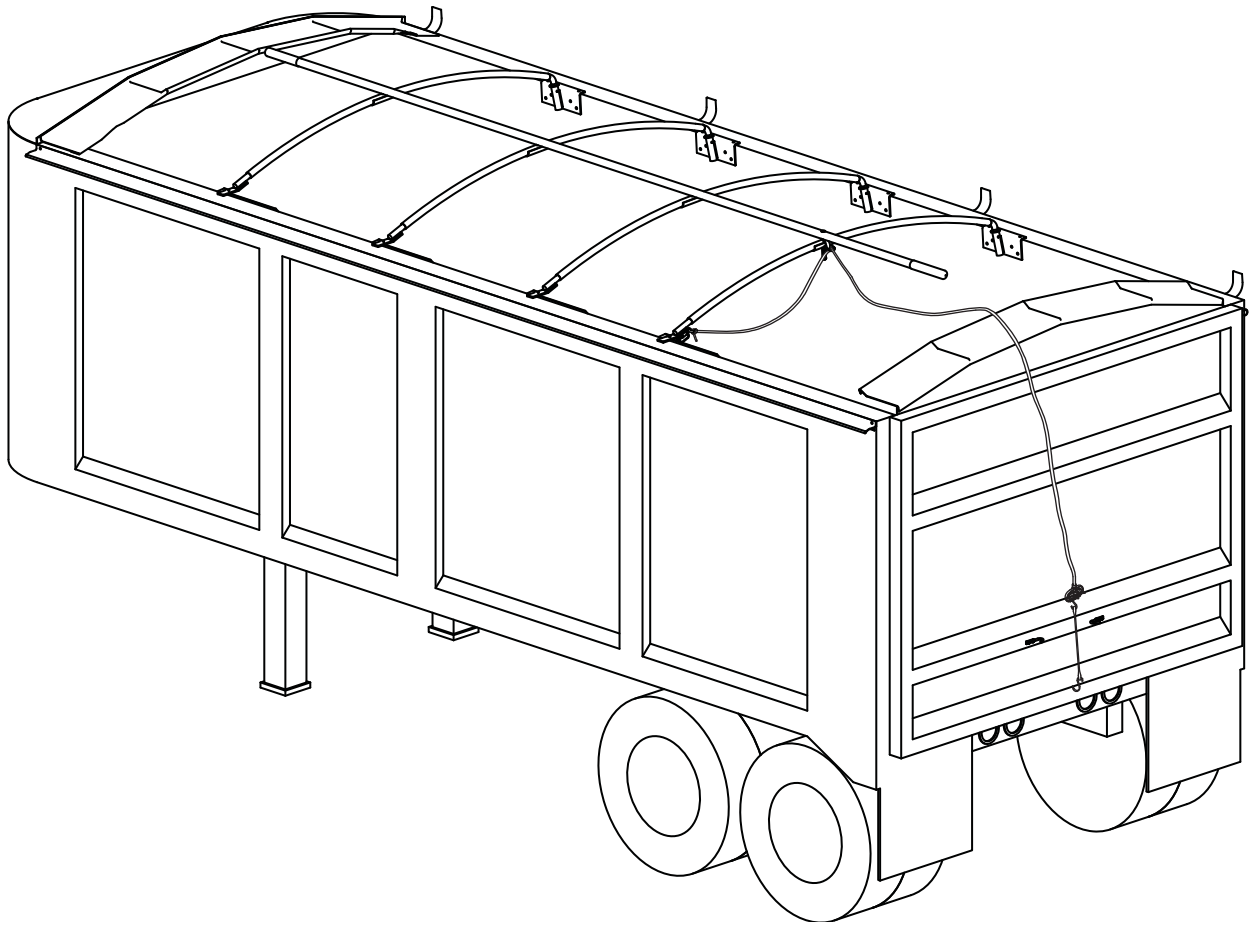

Swing-Away Bows

Parts List

Call 800-535-9545 | www.aeroindustries.com

Indianapolis, IN | Omaha, NE | Streetsboro OH

© 2014 Aero Industries, Inc.

US: 3384413, 3785694, 4657062, 6715817, 6857682, 6886879, 7032950

Canada: 2466454, 2514605, 2607746

UK: 2413119

AERO INDUSTRIES, INC. 0930-104203

09/04/15

REV. A