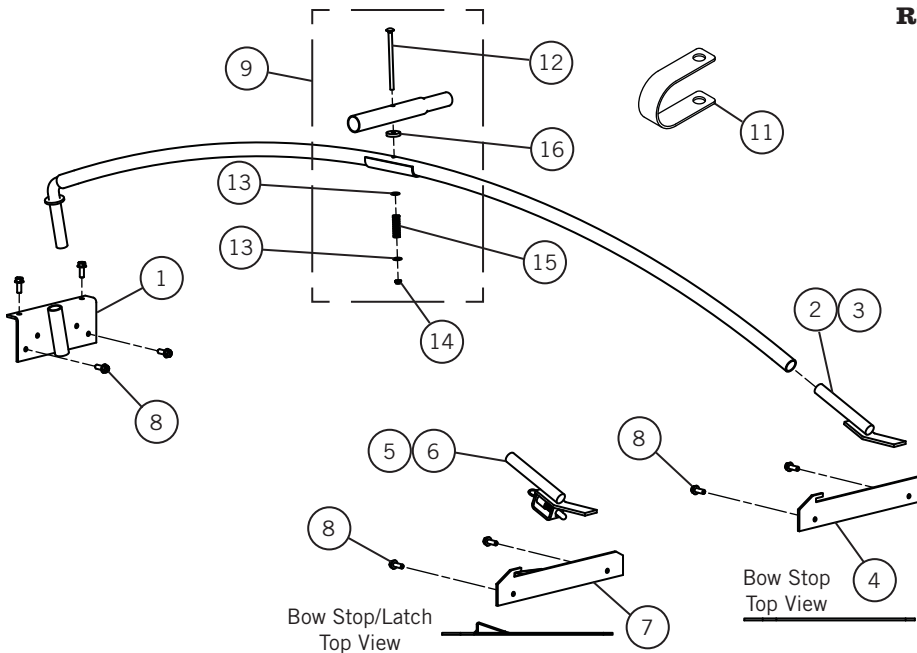

Canada: 2466454, 2514605, 2607746

UK: 2413119

AERO INDUSTRIES, INC. 0930-104203

09/04/15

REV. A

Swing-Away Bows and Bracket

No.	Part No.	Description
1	1018-960111	BOW PIVOT BRACKET
2	1018-960109	BOW REST - LOW RISE
3	1018-960107	BOW REST - HIGH RISE
4	1018-860010	BOW STOP
5	1018-960112	BOW REST/LATCH LOW RISE
6	1018-960110	BOW REST/LATCH LOW RISE
7	1018-960108	BOW STOP / LATCH
8	0825-650621	BOLT HWH 3/8x1 TYPE F
9	1018-960609	RIDGEPOLE SPRING ATTACHMENT
10	1018-860018	CAP, RIDGE POLE 1.5IDx8"
11	1018-860020	PULL LINK, ROPE

1018-960609 RIDGEPOLE SPRING ATTACHMENT		No.	Part No.	Description	QTY
12	0810-650801	BOLT CARR 5/16-18x5.5 GR2 ZINC	1		
13	0820-680410	WASHER FLAT 1/4"	2		
14	0815-660461	NUT HEX. 5/16-18 NYLON JAM	1		
15	0715-619821	SPRING 2"OA .60D .07WIRE	1		
16	0820-680626	WASHER 1/4"X1 1/4" NYLON	1		

1018-960610 ROPE PULL KIT		No.	Part No.	Description	QTY
17	1001-863307	QUICK LINK 5/16" OVAL ZINC	1		
18	0760-618658	ROPE BLACK POLYPRO 1/4"	1		
19	1018-860023	ROPE PULL HANDLE	1		
20	1545-619860	STRAP ASSY TARP 15" MILITARY	1		
21	0730-612360	HOOK "J" TARP HOOK ZINC	2		
22	0825-670450	BOLT 1/4x1 HWH TYPE F ZINC	4		