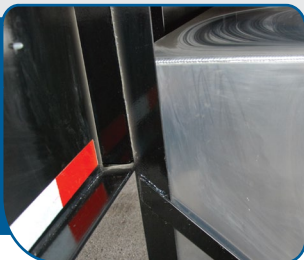

AEROBOX | Bracket Options

Triangle Bracket

Connects to the center-frame
Heavy-duty painted steel
(black)

Combo Bracket

Universal design that clamps to the center-frame
Double-sided design can hold one or two boxes

"L" Bracket

Connects to cross-members of the trailer's frame
Heavy-duty painted steel (black)

Bracket Spacer

Secures box bracket against the trailer's frame

INDIANAPOLIS, IN
800.535.9545

OMAHA, NE
800.535.8552