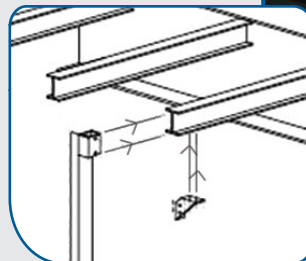

AEROBOX | Bracket Options

Triangle Bracket

Connects to the center-frame
Heavy-duty painted steel
(black)

Combo Bracket

Universal design that clamps to the center-frame
Double-sided design can hold one or two boxes

"L" Bracket

Connects to cross-members of the trailer's frame
Heavy-duty painted steel (black)

Bracket Spacer

Secures box bracket against the trailer's frame

INDIANAPOLIS, IN
800.535.9545

OMAHA, NE
800.535.8552