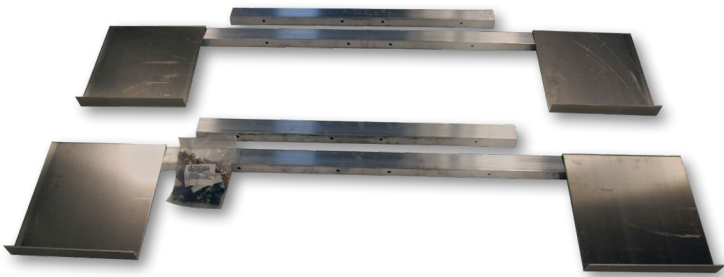

AEROBOX | Bracket Options

Triangle Bracket

Connects to the center-frame
Heavy-duty painted steel
(black)

Combo Bracket

Universal design that clamps to the center-frame
Double-sided design can hold one or two boxes

"L" Bracket

Connects to cross-members of the trailer's frame
Heavy-duty painted steel (black)

Bracket Spacer

Secures box bracket against the trailer's frame

INDIANAPOLIS, IN
800.535.9545

OMAHA, NE
800.535.8552